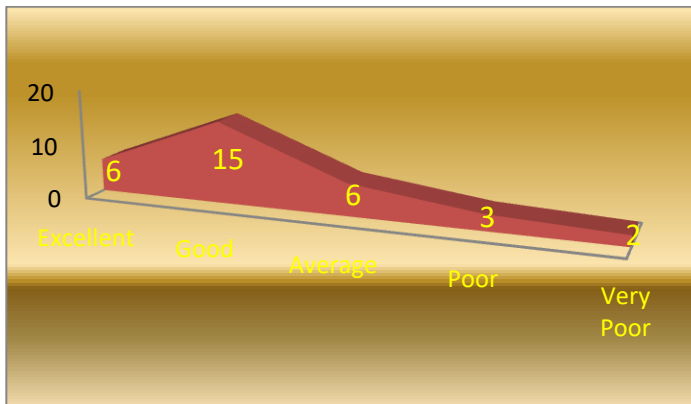

6- The resource person explained and demonstrated the topic -

I/C PRINCIPAL
Chandrabhan Sharma College
of Arts, Science & Commerce
Powai-Vihar, Powai, Mumbai - 400 076
Tel. 25704526 / 25704530