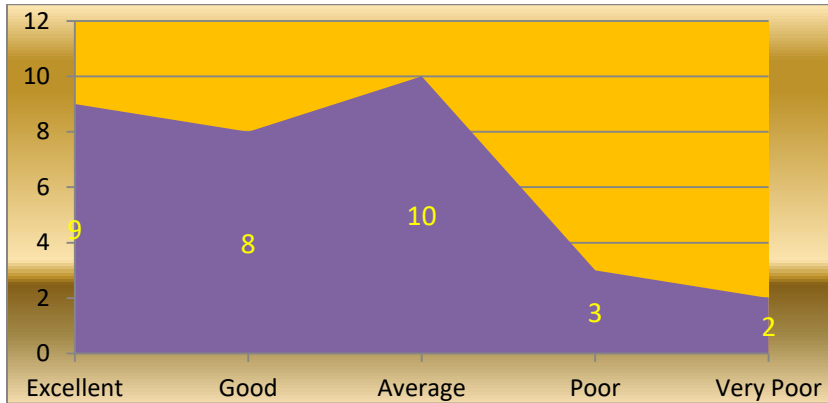

**I/C PRINCIPAL**  
**Chandrabhan Sharma College**  
 of Arts, Science & Commerce  
 Powai-Vihar, Powai, Mumbai - 400 076  
 Tel. 25704526 / 25704530

Q-3- The level of knowledge enhanced after this program