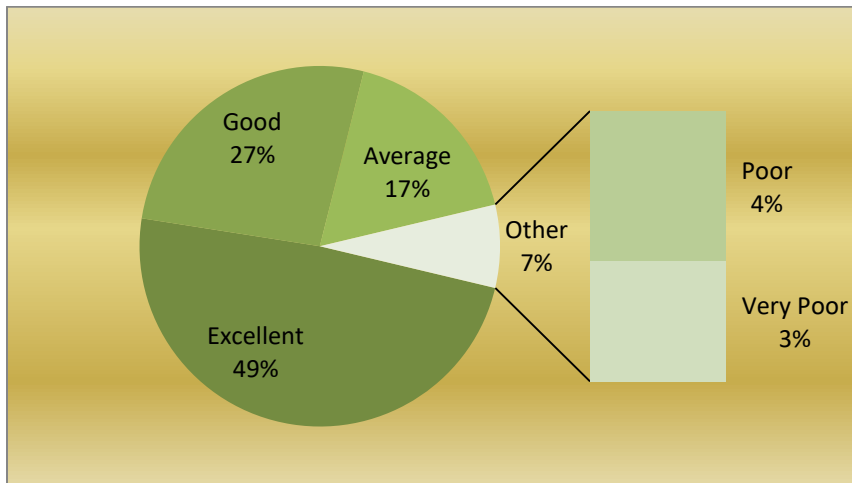

Q.4- The information presented was relevant and useful

I/C PRINCIPAL
Chandrabhan Sharma College
of Arts, Science & Commerce
Powai-Vihar, Powai, Mumbai - 400 076
Tel. 25704526 / 25704530