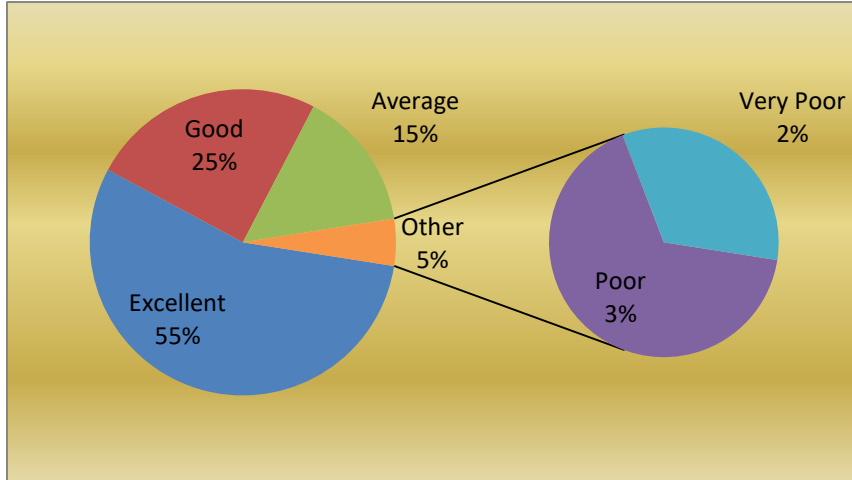

Q.3- The level of knowledge enhanced after this program