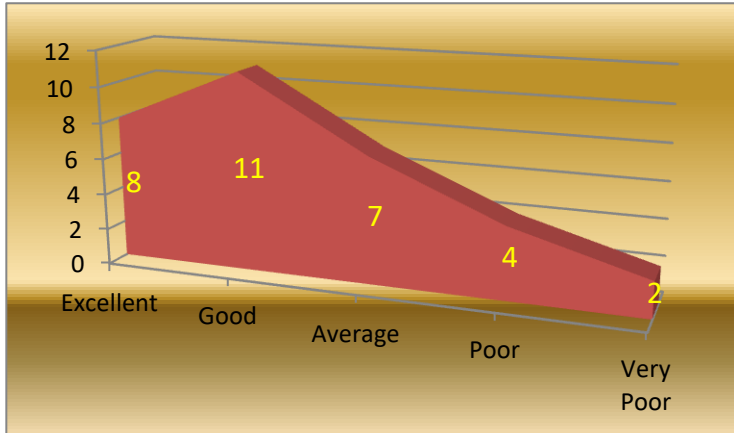

HUMAN VALUE CELL – 2019-20

A CERTIFICATE PROGRAM ON – MADHUR BHASHA SANSKRIT
RESPONSE EVALUATION SHEET - FEEDBACK FOR THE CERTIFICATE PROGRAM

Q-1-The objective of course fulfilled properly

Q-2-The level of understanding you can apply in your life