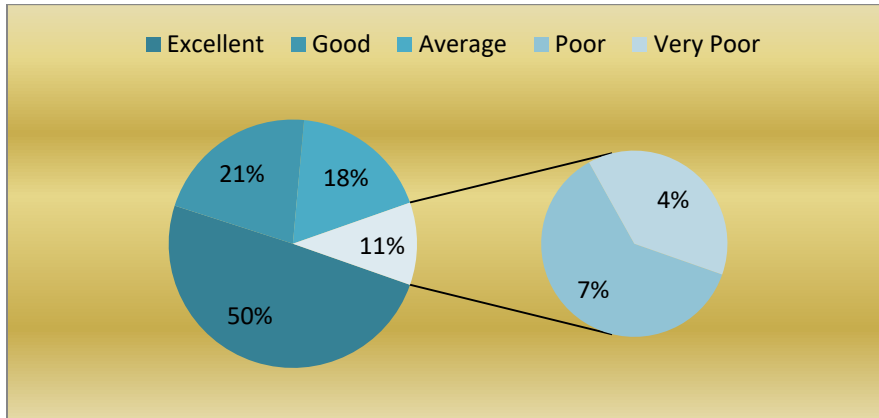

Q.5- The course were well designed and arranged