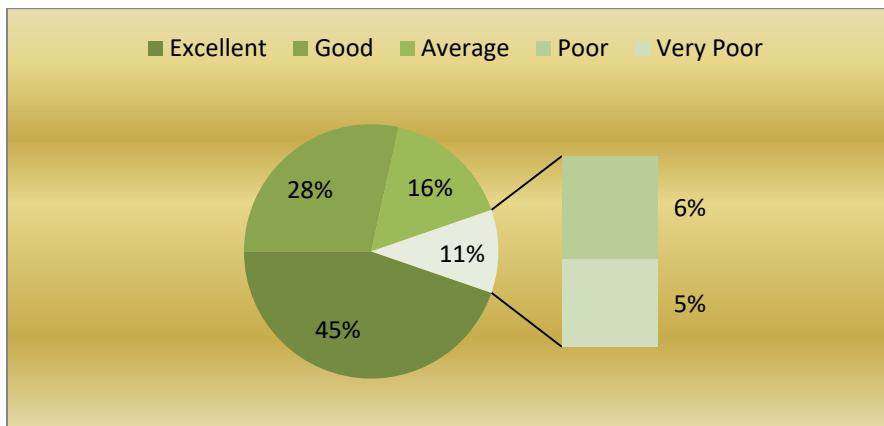

Q.6- The resource person explained and demonstrated the topic -

Manali Naik

MANALI NAIK

CONVENER

[Signature]

I/C PRINCIPAL
Chandrabhan Sharma College
of Arts, Science & Commerce
Powai-Vihar, Powai, Mumbai - 400 076
Tel. 25704526 / 25704530