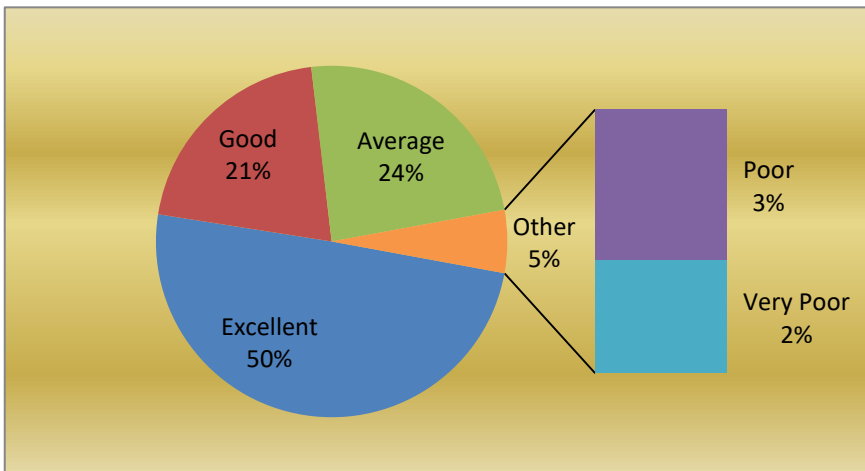

I/C PRINCIPAL
Chandrabhan Sharma College
of Arts, Science & Commerce
Powai-Vihar, Powai, Mumbai - 400 076
Tel. 25704526 / 25704530