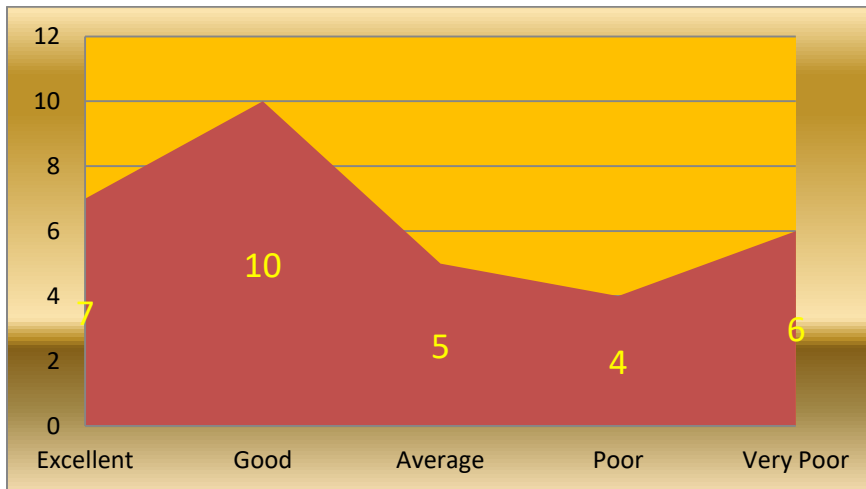

I/C PRINCIPAL
Chandrabhan Sharma College
of Arts, Science & Commerce
Powai-Vihar, Powai, Mumbai - 400 076
Tel. 25704526 / 25704530