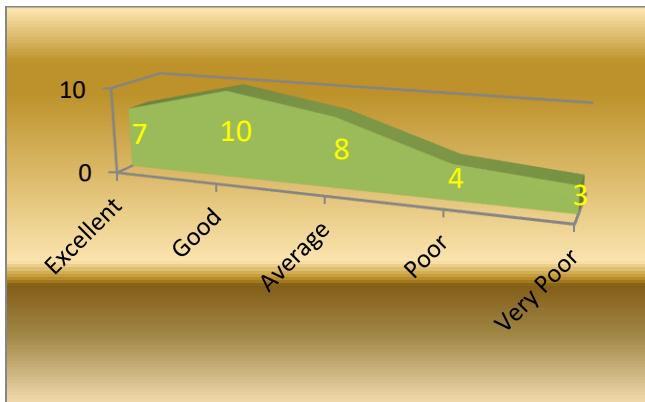

I/C PRINCIPAL
Chandrabhan Sharma College
of Arts, Science & Commerce
Powai-Vihar, Powai, Mumbai - 400 076
Tel. 25704526 / 25704530