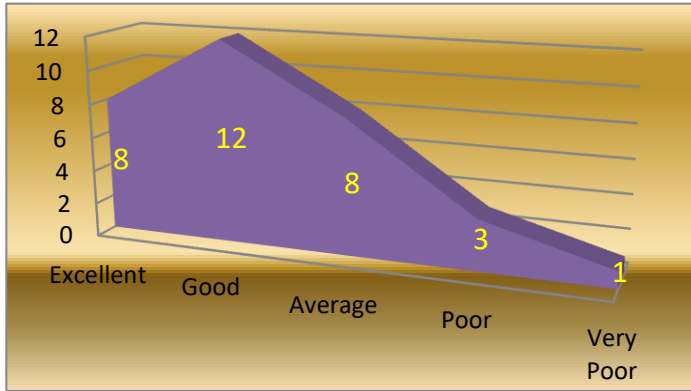

Q-5-The course were well designed and arranged