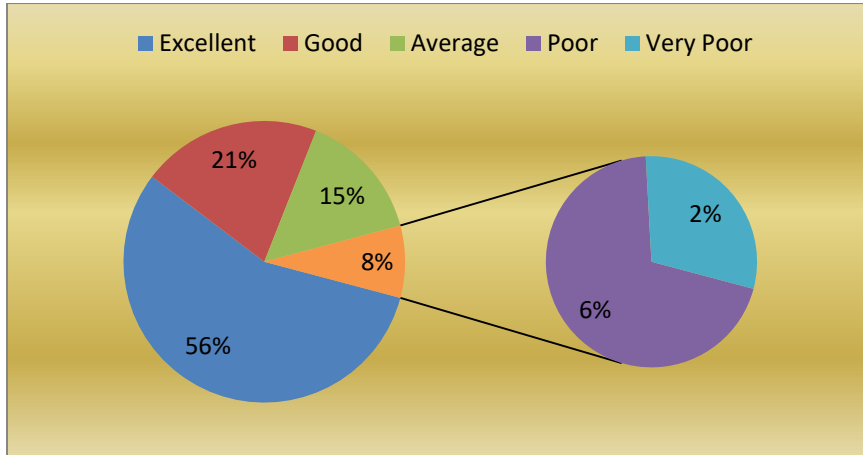

HUMAN VALUE CELL

RESPONSES / FEEDBACK OF CERTIFICATE PROGRAM- SECRET OF SELF CONTROL

Q.1- The objective of course fulfilled properly

Q.2- The level of understanding you can apply in your life